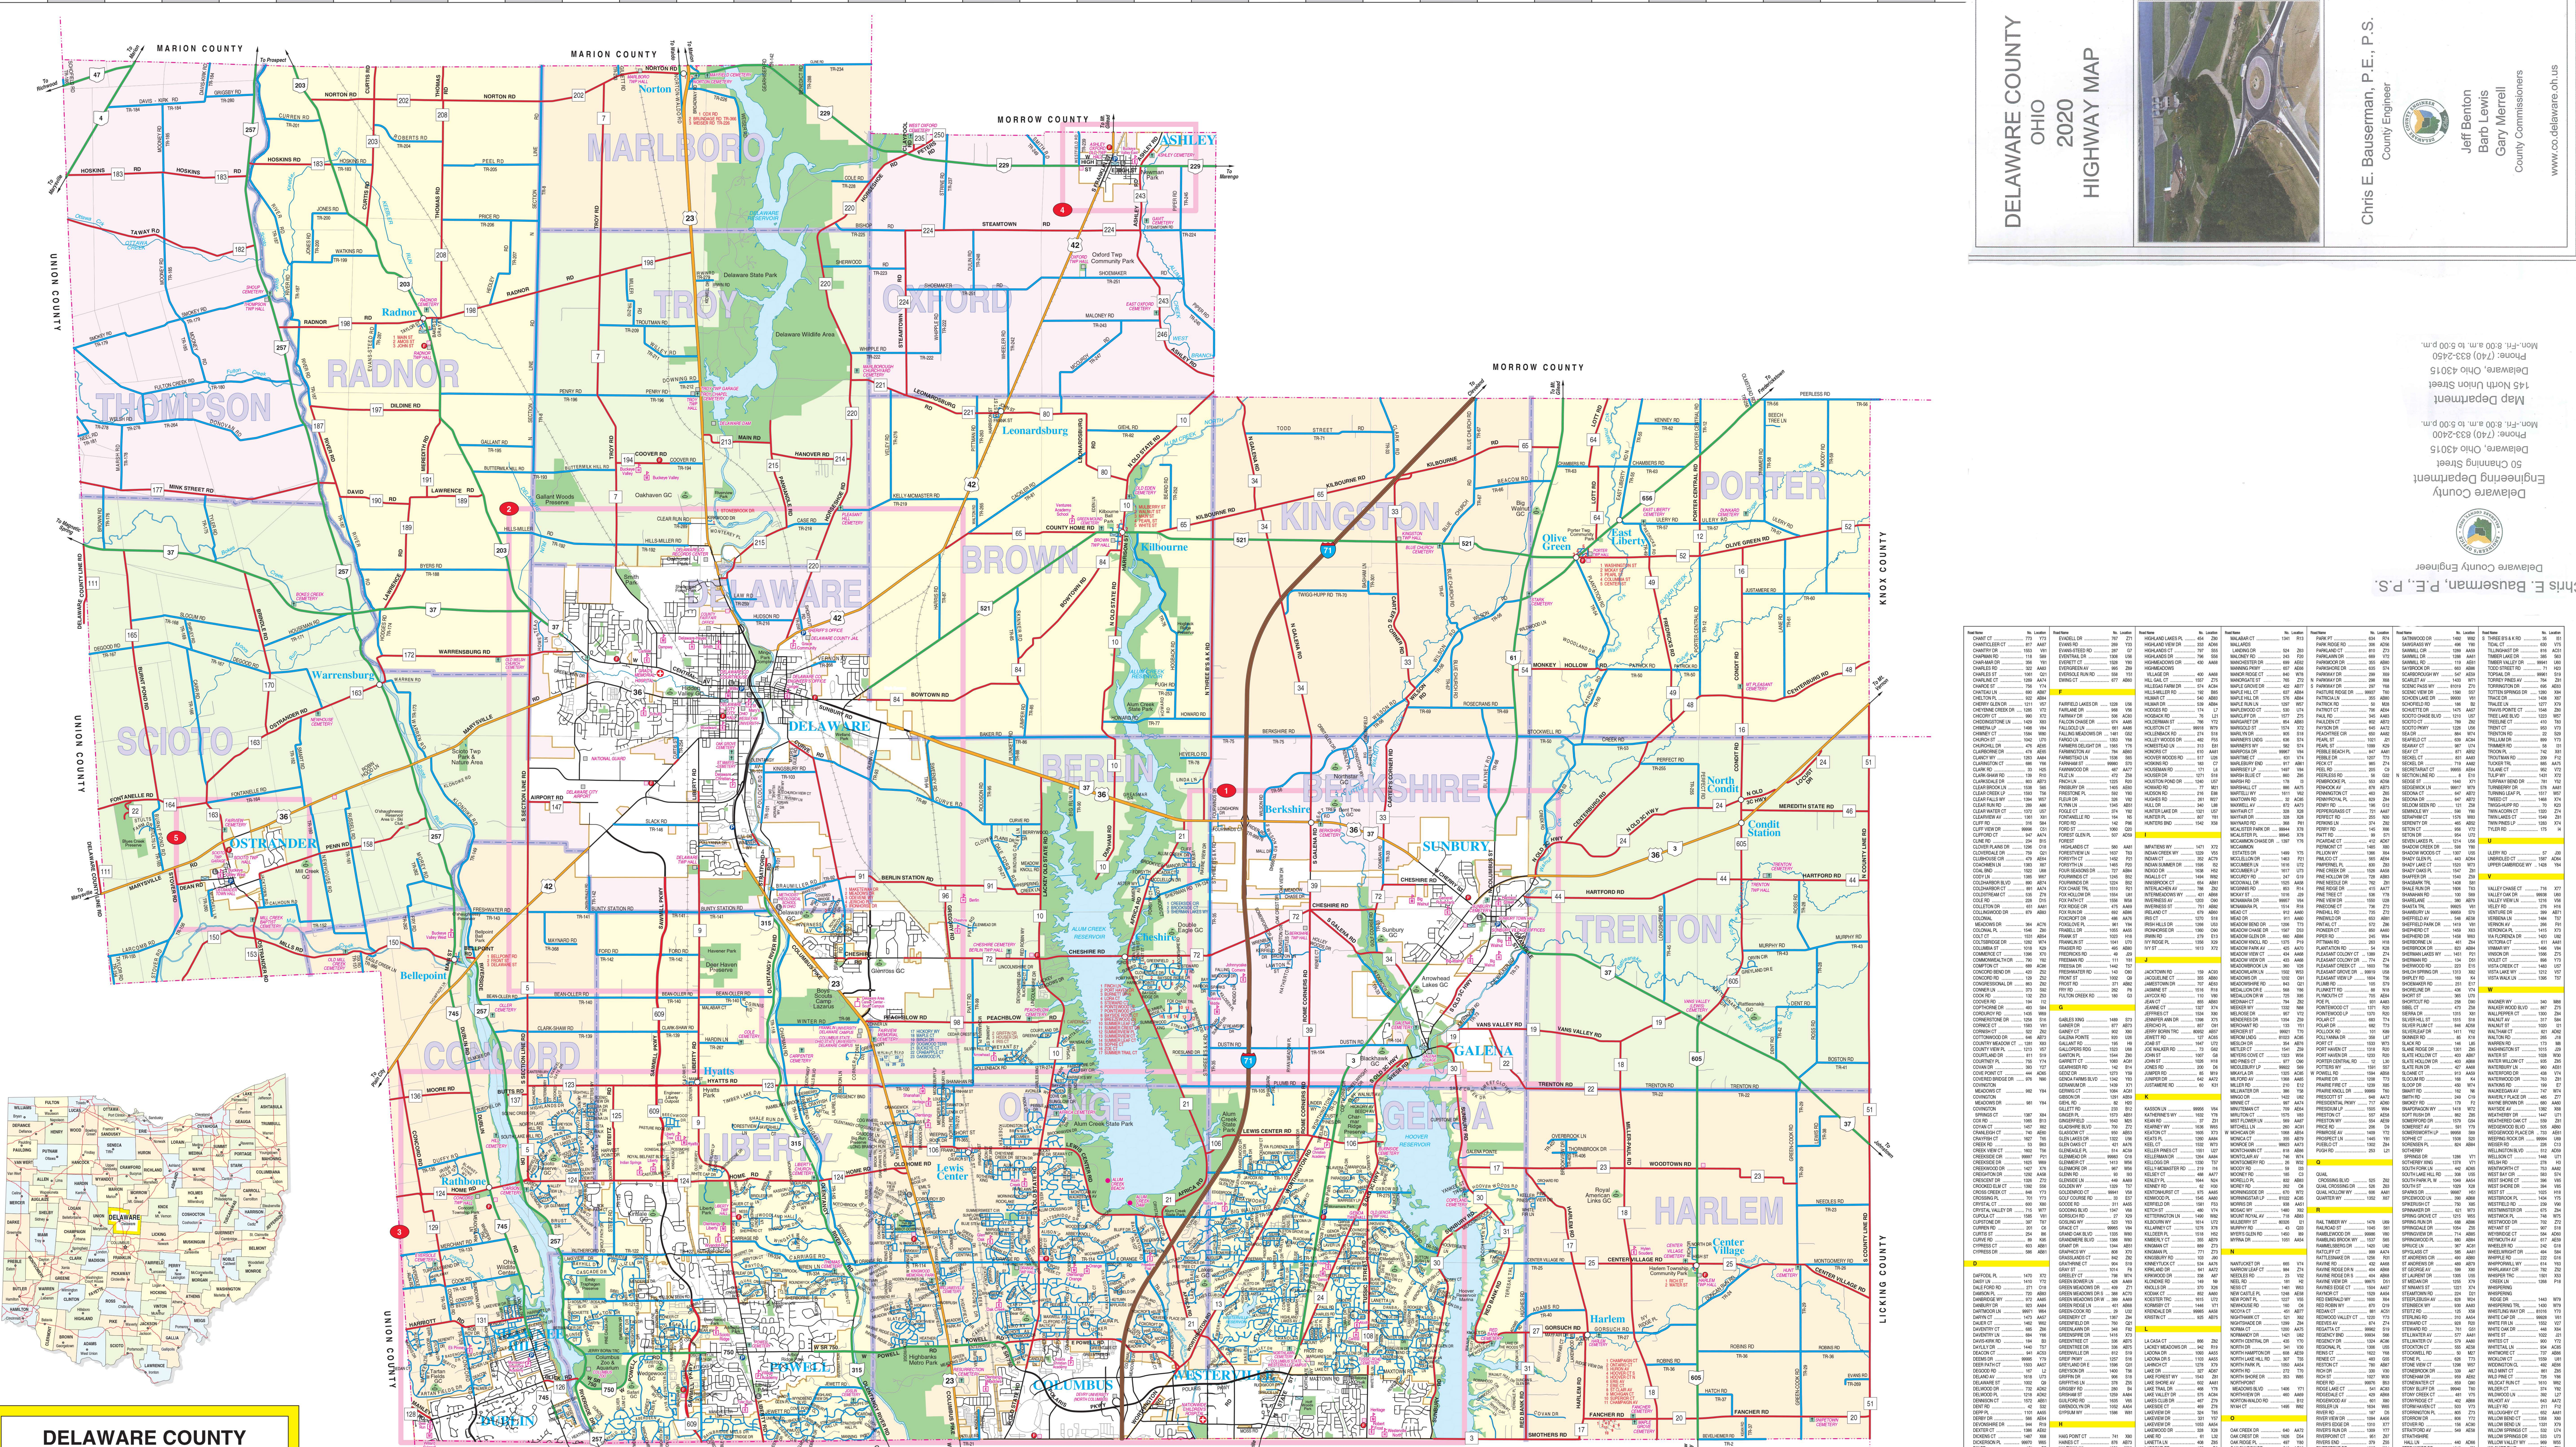

DELAWARE COUNTY OHIO 2020 HIGHWAY MAP

Chris E. Bauseman, P.E., P.S. County Engineer
Jeff Benton, Barb Lewis, Gary Merrill, County Commissioners
www.co.delaware.oh.us

DELAWARE COUNTY

- Interstate Highway
US Highway
State Highway
County Road
Township Road
Private Road
Trail / Other Road
Community
Fire Station
Police Station
Library
Point of Interest
Hospital
Schools - Letter Indicates Type
Park
Golf Course
Cemetery
Post Office

Scale bar (1" = 1 mile), North arrow, and GIS logo with text: 'Copyright © 2019, Delaware County Engineer. Digital Maps. Copyright © 2019, Delaware County Engineer.'

Table listing township and county roads. Columns include Township Name, Road Name, and Road Number. Includes sections for 'COUNTY ROADS' and 'TOWNSHIP ROADS'.