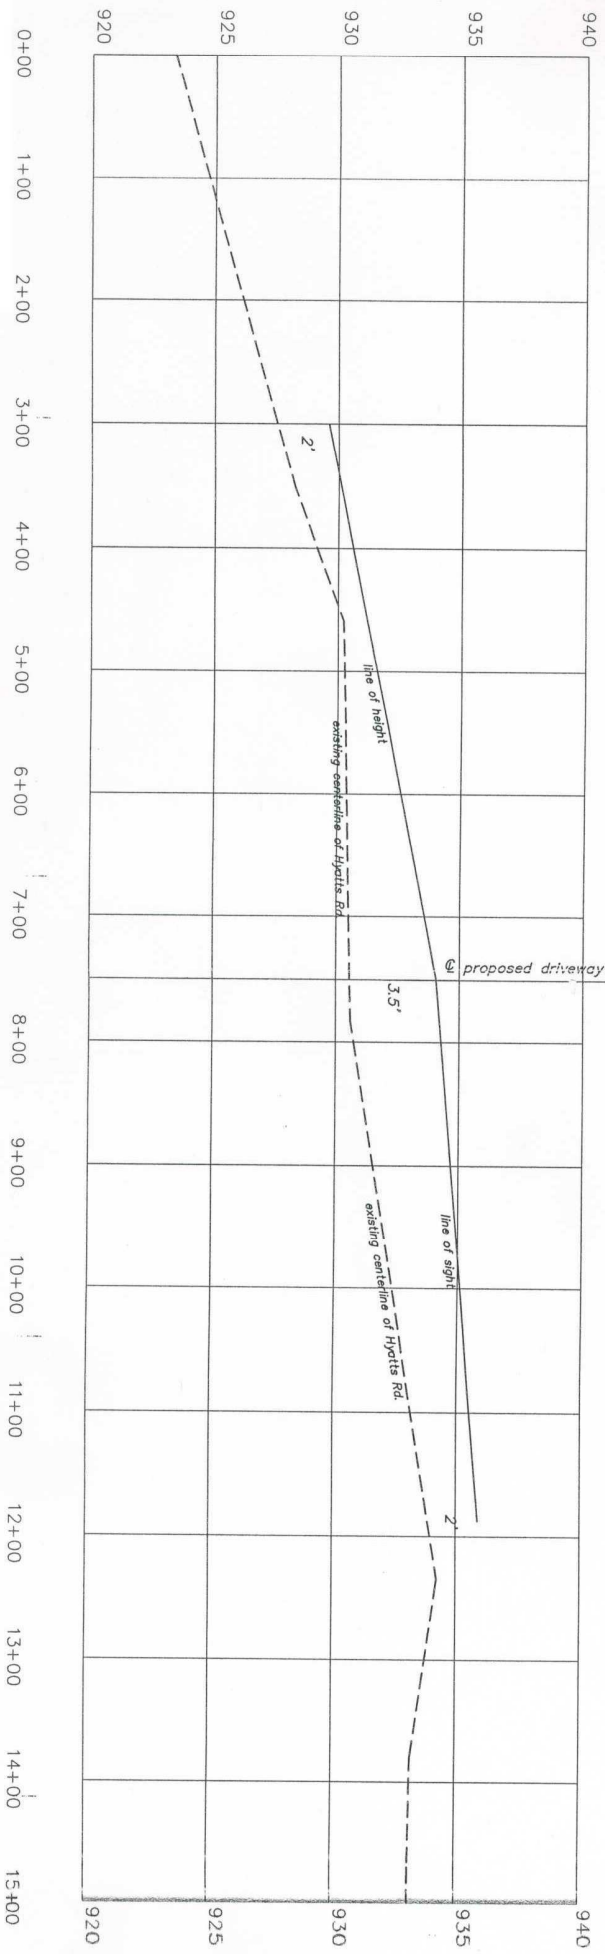

Hyatts Rd. (T.R. 123)

Hyatts Road Speed Limit - 50 m.p.h.

Horiz. 1" = 100'
 Vert. 1" = 5'
PLAN & PROFILE

Concord Twp.
 Liberty Twp.