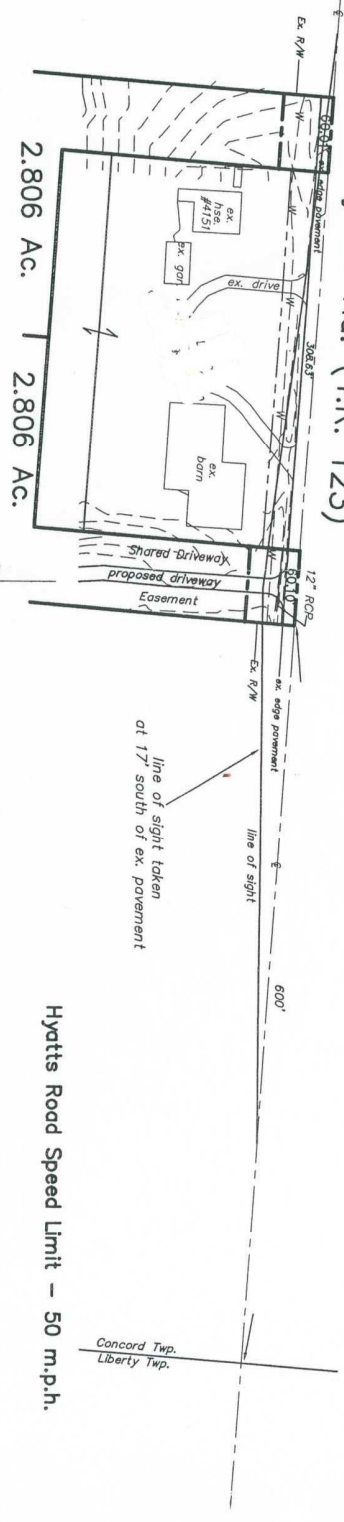

Hyatts Rd. (T.R. 123)

Hyatts Road Speed Limit - 50 m.p.h.

Horiz. 1" = 100'
 Vert. 1" = 5'
PLAN & PROFILE

Concord Twp.
 Liberty Twp.