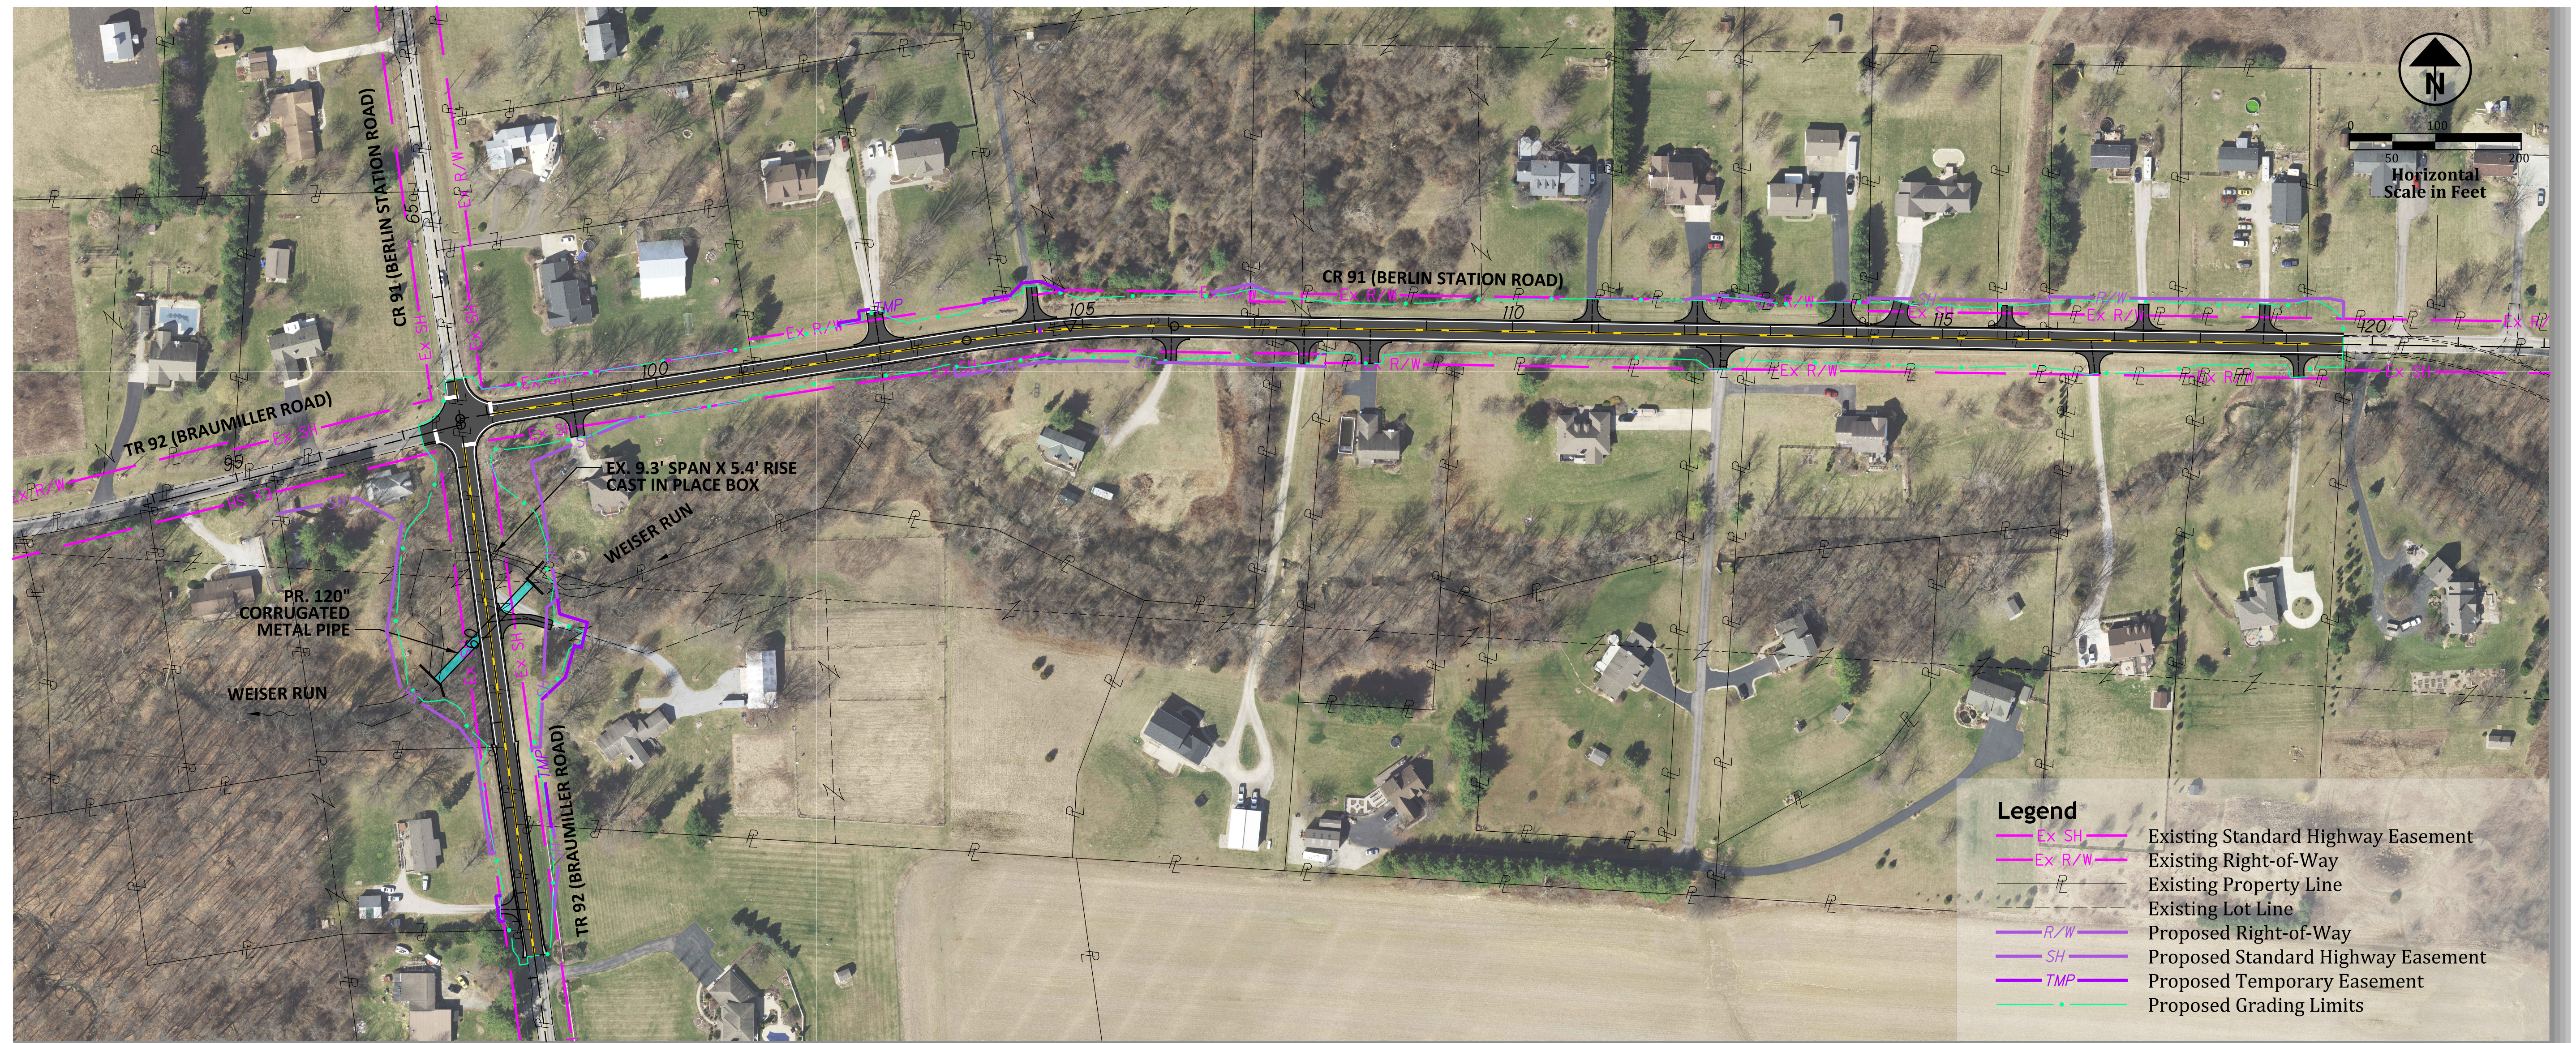

DEL-CR91-1.85 • PHASE 1A (Berlin Station Road at Braumiller Road)

Typical Sections

Plan View