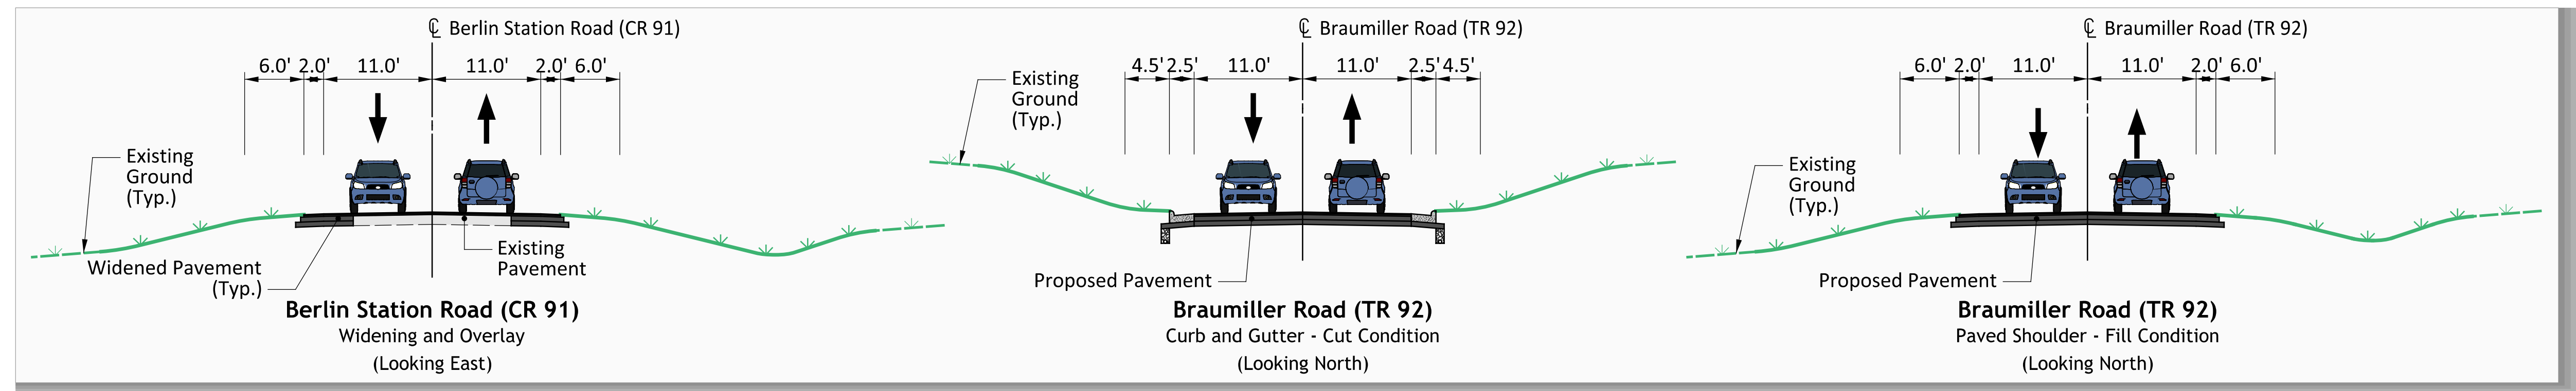

DEL-CR91-1.85 • PHASE 1A (Berlin Station Road at Braumiller Road)

Typical Sections

Plan View