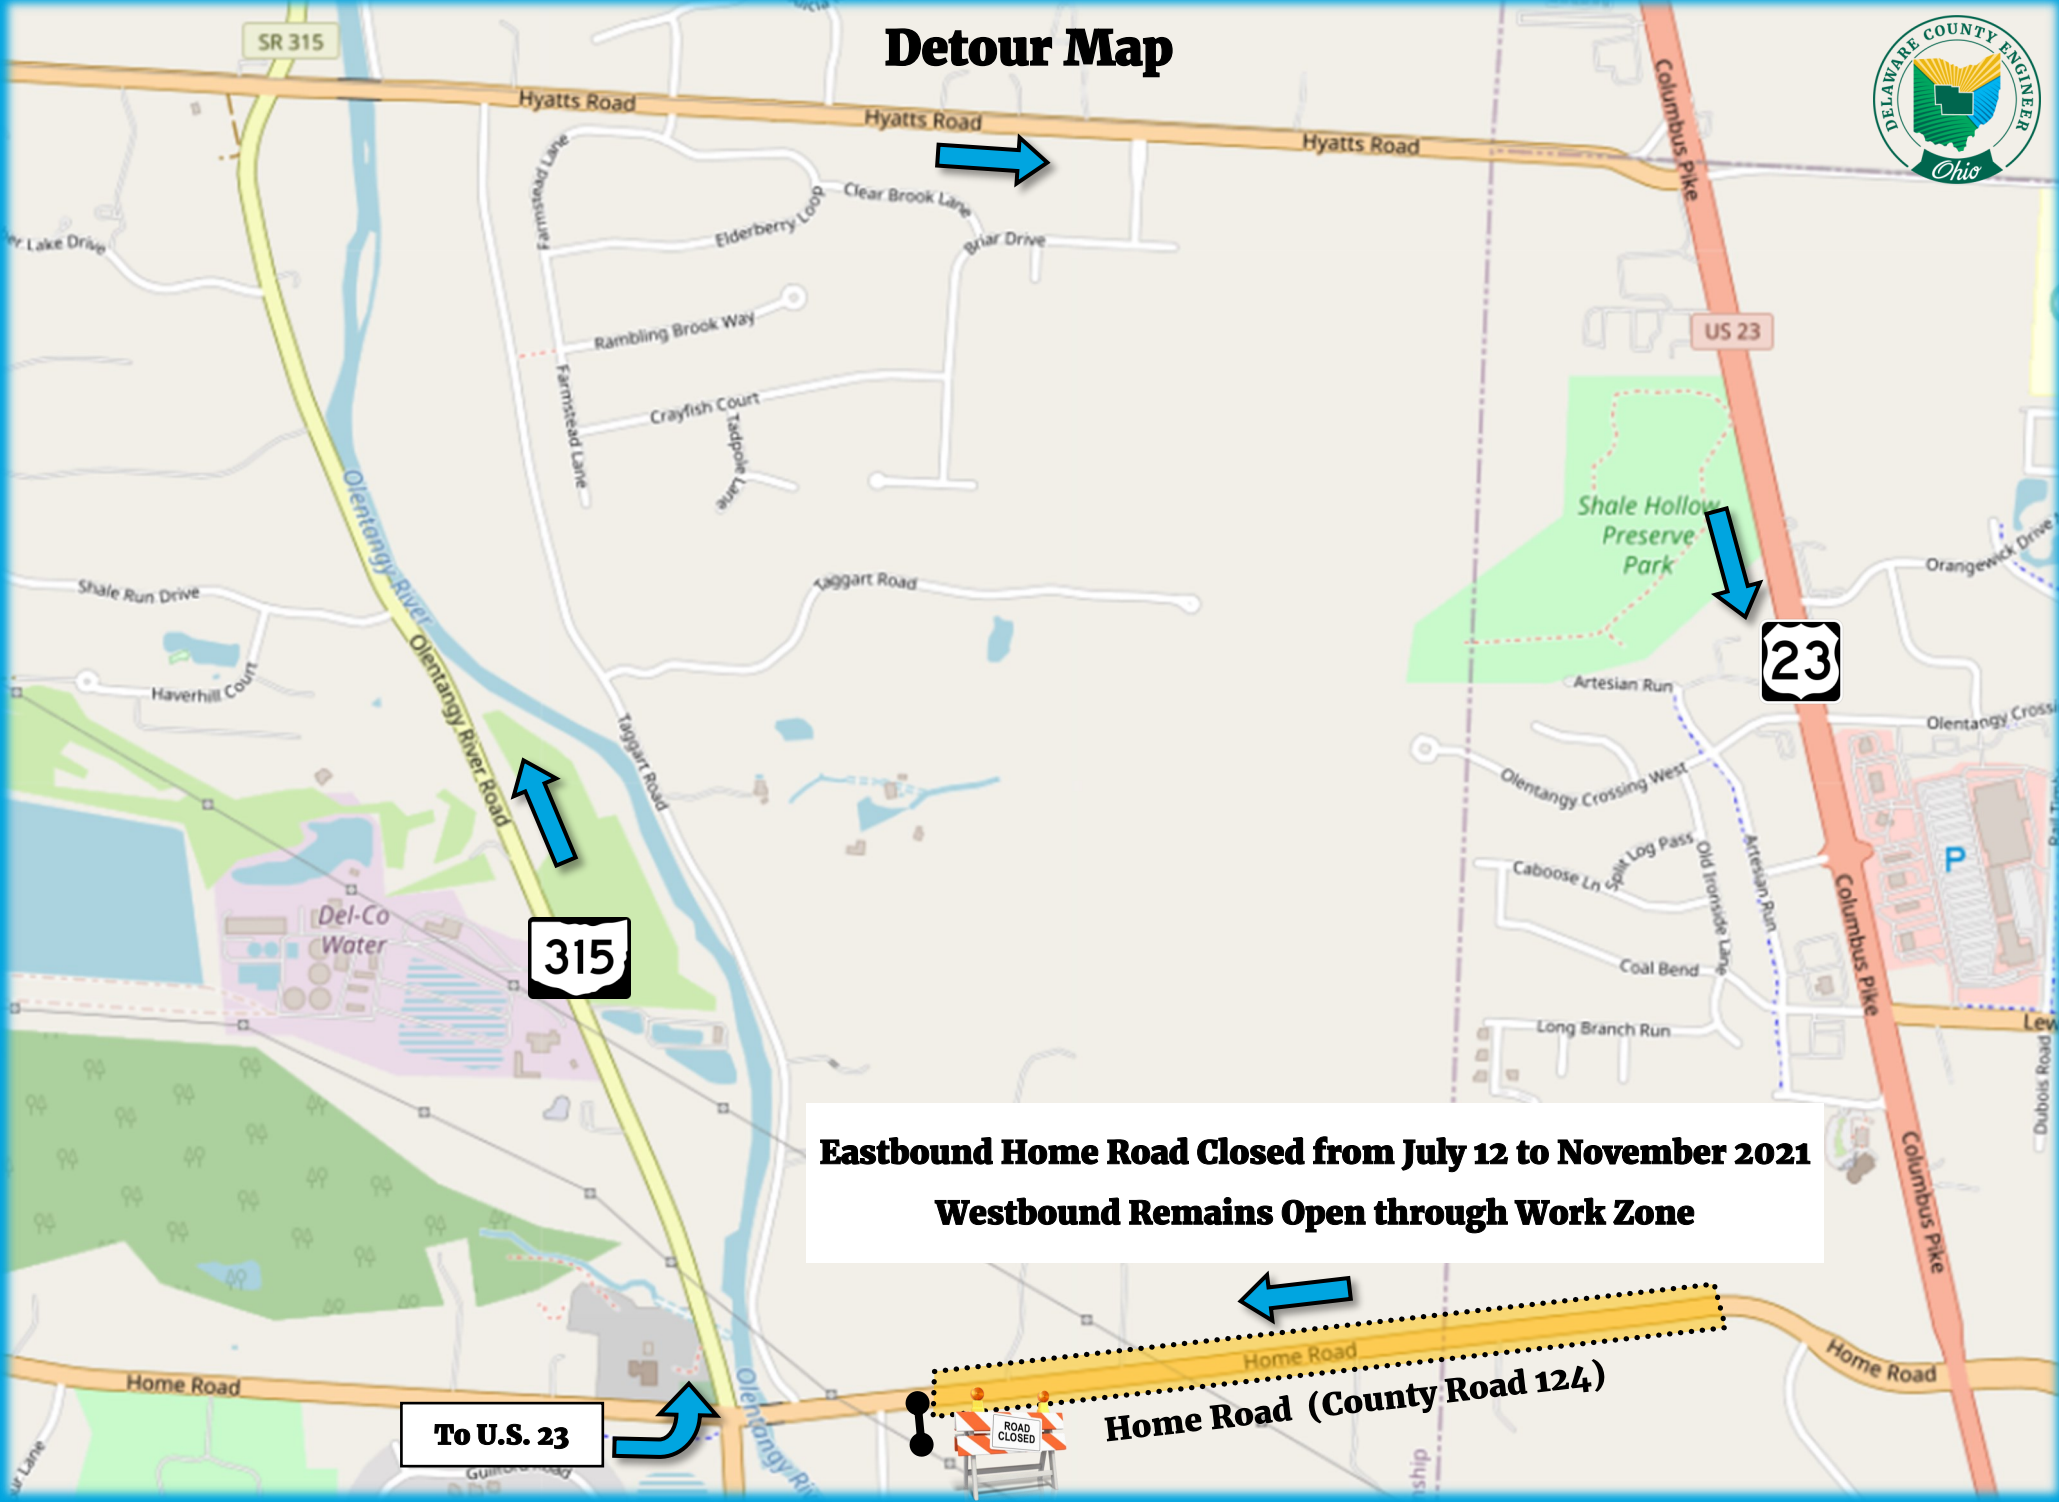

Home Road Improvements (Perry Road to US 23)

Detour Map

Eastbound Home Road Closed from July 12 to November 2021
Westbound Remains Open through Work Zone

To U.S. 23

Home Road (County Road 124)