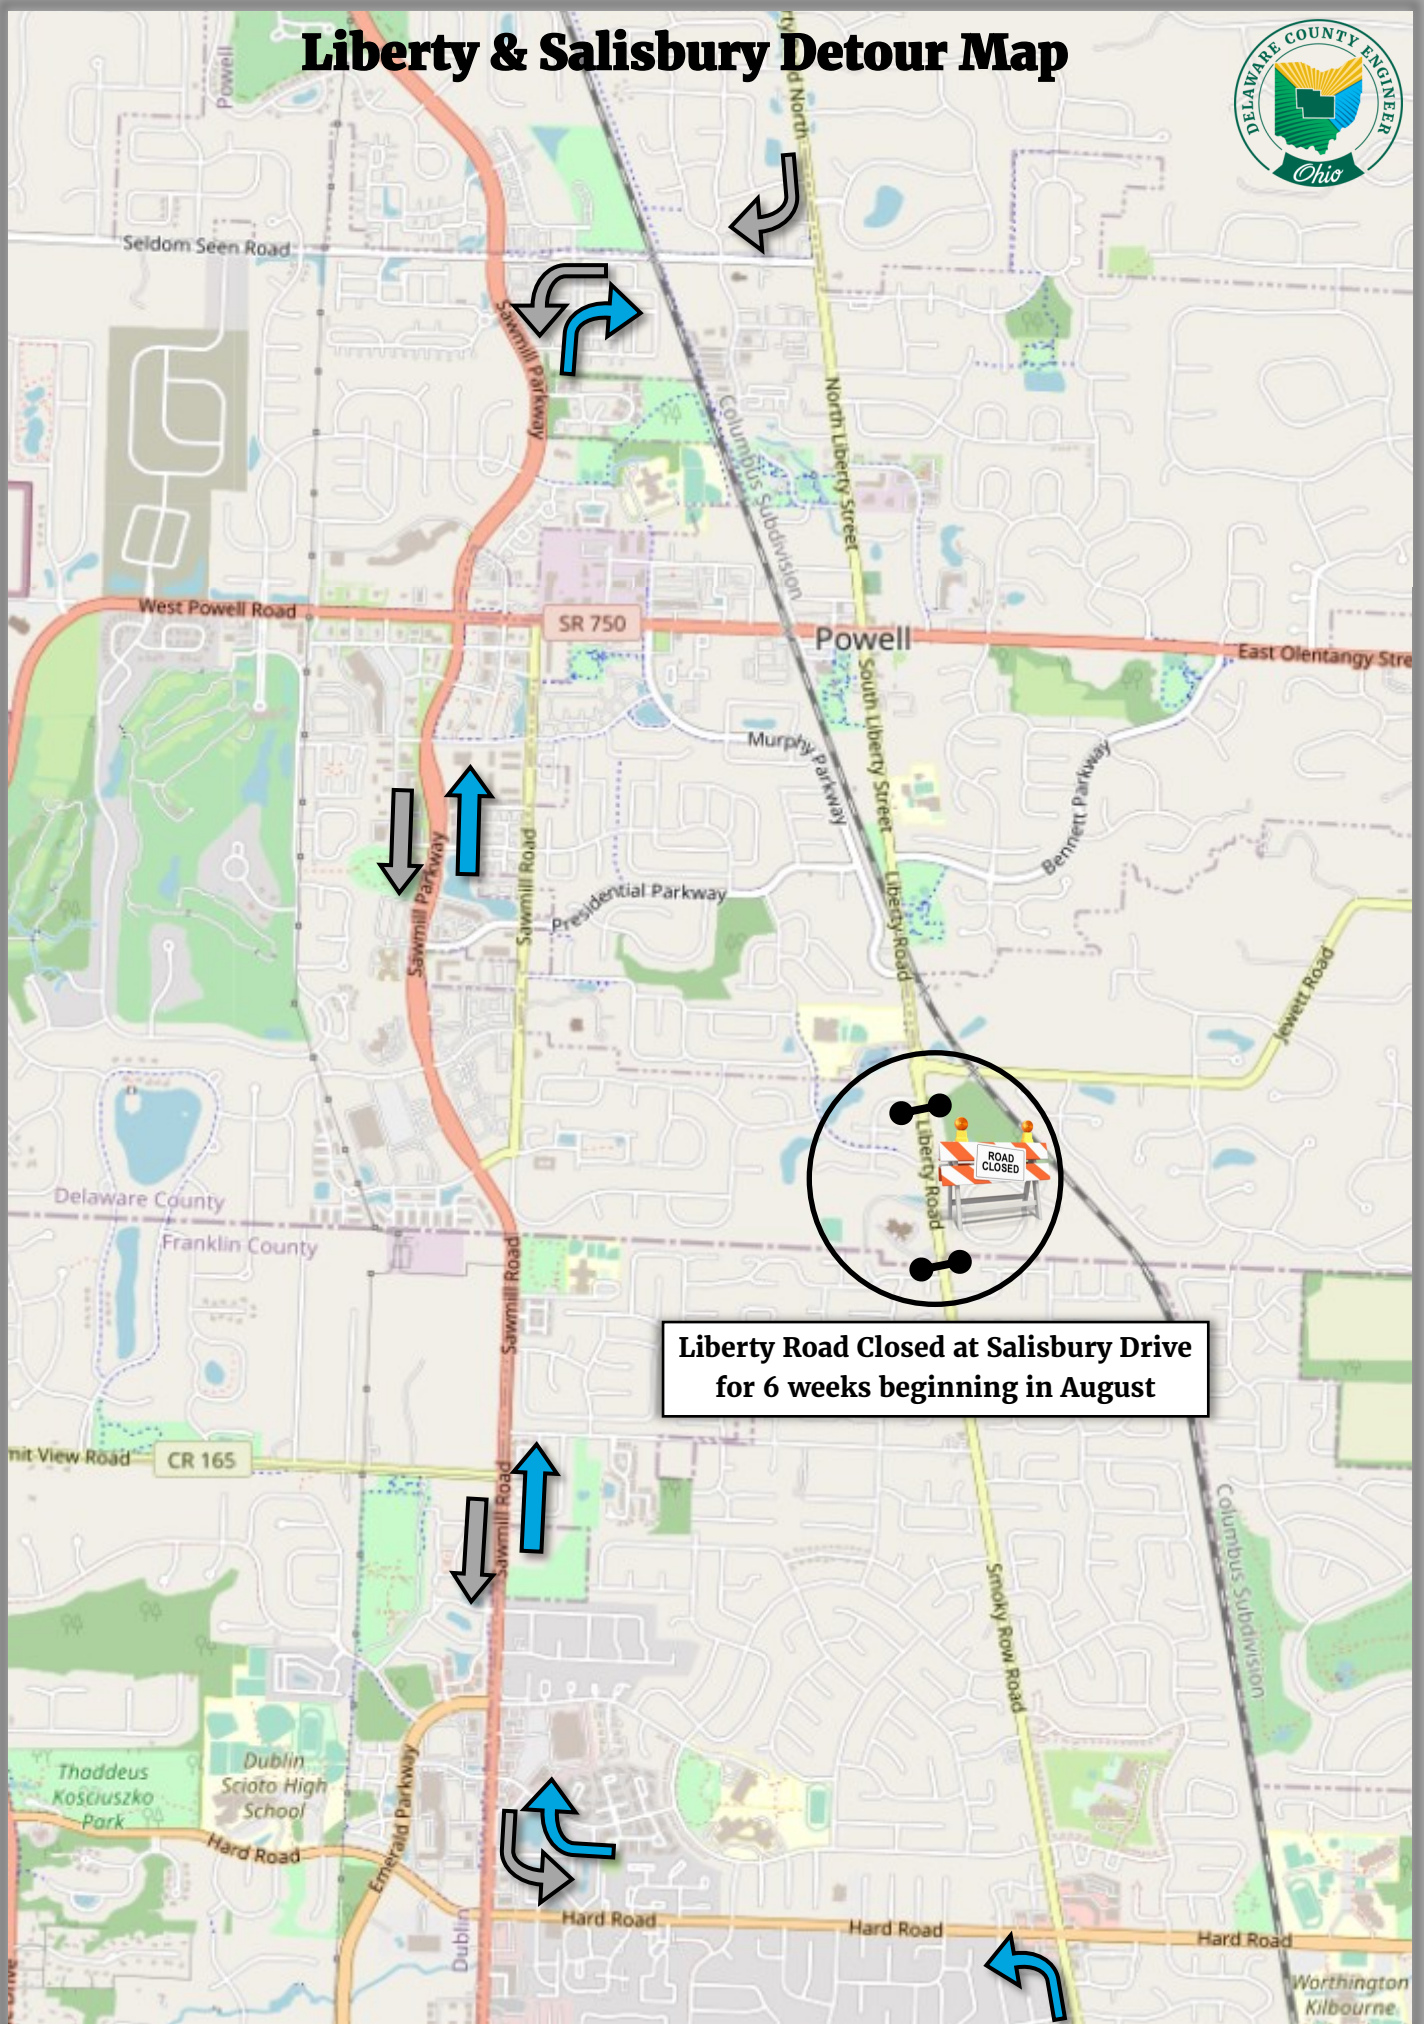

# Liberty & Salisbury Detour Map

Liberty Road Closed at Salisbury Drive for 6 weeks beginning in August

# Liberty & Salisbury Work Zone Map